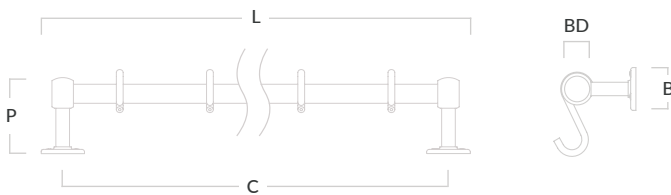

Cotswold Brass Pot Rail & S Hooks

Code	Length (L)	Centres (C)	Bar Diameter (BD)	Projection (P)	Base (B)	S Hooks
COT/POTRAIL/500	500mm	449mm	22mm	90mm	51mm	4
COT/POTRAIL/900	900mm	849mm	22mm	90mm	51mm	6
COT/POTRAIL/1200	1200mm	1149mm	22mm	90mm	51mm	8