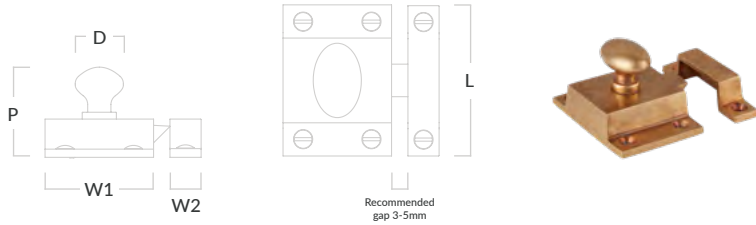

Cotswold Cupboard Latch

Code	Length (L)	Diameter (D)	Projection (P)	Width 1 (W1)	Width 2 (W2)
COT/LATCH	55mm	27mm x 18mm	33mm	40mm	11mm