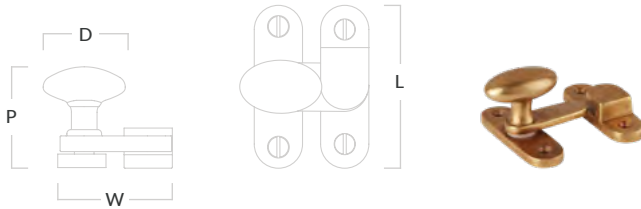

Cotswold Brass Pot Rail & S Hooks

Code	Length (L)	Centres (C)	Bar Diameter (BD)	Projection (P)	Base (B)	S Hooks
COT/POTRAIL/500	500mm	449mm	22mm	90mm	51mm	4
COT/POTRAIL/900	900mm	849mm	22mm	90mm	51mm	6
COT/POTRAIL/1200	1200mm	1149mm	22mm	90mm	51mm	8

Code	Length (L)	Centres (C)	Bar Diameter (BD)	Projection (P)	Base (B)	S Hooks
COT/POTRAIL/1500	1500mm	725mm	22mm	90mm	51mm	10
COT/POTRAIL/1800	1800mm	875mm	22mm	90mm	51mm	10

Cotswold Brass S Hook

Code	Length (L)	Width (W)
COT/SHOOK	100mm	50mm

Cotswold Cupboard Latch

Code	Length (L)	Diameter (D)	Projection (P)	Width 1 (W1)	Width 2 (W2)
COT/LATCH	55mm	27mm x 18mm	33mm	40mm	11mm

Cotswold Cupboard Turn

Code	Length (L)	Diameter (D)	Projection (P)	Width (W)
COT/TURN/38	54mm	27mm x 18mm	34mm	38mm