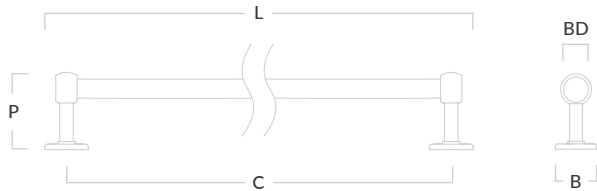

Cotswold Mushroom Knob

Code	Diameter (D)	Projection (P)	Base (B)
COTK/MUSH/19	19mm	25mm	19mm
COTK/MUSH/25	25mm	29mm	25mm
COTK/MUSH/32	32mm	33mm	32mm
COTK/MUSH/38	38mm	38mm	38mm

Cotswold Cup Pull

Code	Length (L)	Centres (C)	Projection (P)	Width (W)
COT/PULL/56/RF	56mm	38mm	18mm	32mm
COT/PULL/92/RF	92mm	76mm	20mm	41mm

Cotswold Drawer Pull

Code	Length (L)	Projection (P)	Width (W)
COT/PULL/FF	97mm	20mm	48mm

Cotswold Cabinet Handle

Code	Length (L)	Centres (C)	Projection (P)	Width (W)
COT/CAB/76	107mm	76mm	16mm	30mm
COT/CAB/89	125mm	89mm	16mm	32mm
COT/CAB/102	140mm	102mm	16mm	36mm

Cotswold Brass Kitchen Towel Rail

Code	Length (L)	Centres (C)	Bar Diameter (BD)	Projection (P)	Base (B)
COT/KITRAIL/500	500mm	449mm	22mm	90mm	51mm
COT/KITRAIL/650	650mm	599mm	22mm	90mm	51mm
COT/KITRAIL/900	900mm	849mm	22mm	90mm	51mm
COT/KITRAIL/1200	1200mm	1149mm	22mm	90mm	51mm