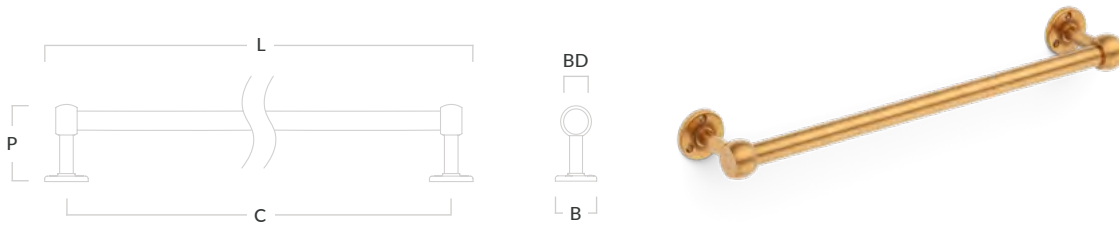

Cotswold Bath Towel Rail

Code	Length (L)	Centres (C)	Bar Diameter (BD)	Projection (P)	Base (B)
COT/BTRAIL/500	500	449	22	90	51
COT/BTRAIL/650	650	599	22	90	51
COT/BTRAIL/900	900	849	22	90	51
COT/BTRAIL/1200	1200	1149	22	90	51