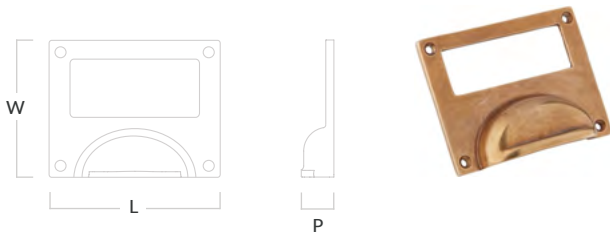

Cotswold Card Frame Pull

Code	Length (L)	Projection (P)	Width (W)	Window
2541/95	95mm	25mm	74mm	24mm x 72mm