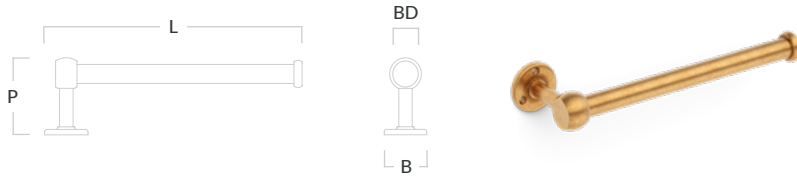

Cotswold Hook

Code	Diameter (D)	Projection (P)	Base (B)
COT/HOOK/40	32	40	51
COT/HOOK/54	32	54	51

Cotswold Toilet Roll Holder

Code	Length (L)	Bar Diameter (BD)	Projection (P)	Base (B)
COT/TRHOLDER/171	171mm	22mm	90mm	51mm

In-situ photographed in our aged brass (BEL) finish. Product photographed in our aged brass (BEL) finish.

Cotswold Hand Towel Rail

Code	Length (L)	Bar Diameter (BD)	Projection (P)	Base (B)
COT/HTRAIL/301	301mm	22mm	90mm	51mm