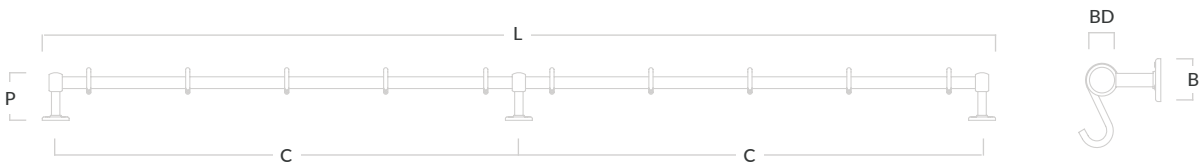

Code	Length (L)	Centres (C)	Bar Diameter (BD)	Projection (P)	Base (B)	S Hooks
COT/POTRAIL/1500	1500mm	725mm	22mm	90mm	51mm	10
COT/POTRAIL/1800	1800mm	875mm	22mm	90mm	51mm	10